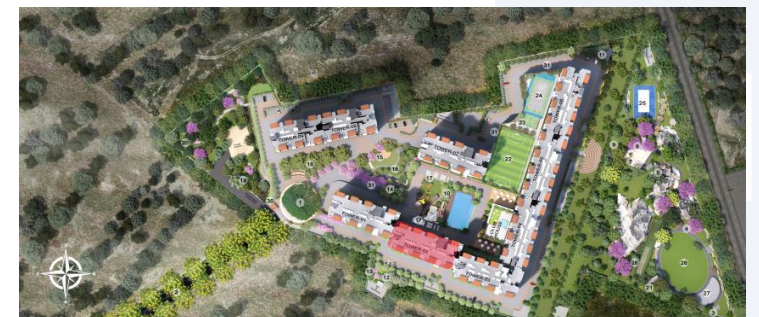

Series	Apartment Type	SBA	Usable Area	Carpet Area	Private Terrace
01	3BHK GRAND TYPE 1	1480	1003	933	0
02	3BHK COMF TYPE 2	1334	901	835	0
03	3BHK COMF TYPE 2	1334	901	835	0
04	3BHK GRAND TYPE 2	1480	1003	933	0
05	2BHK GRAND TYPE 2	1059	711	647	227
06	2BHK COMF TYPE 1	986	658	623	262
07	2BHK COMF TYPE 1	986	658	623	264
08	2BHK GRAND TYPE 1	1059	711	647	228